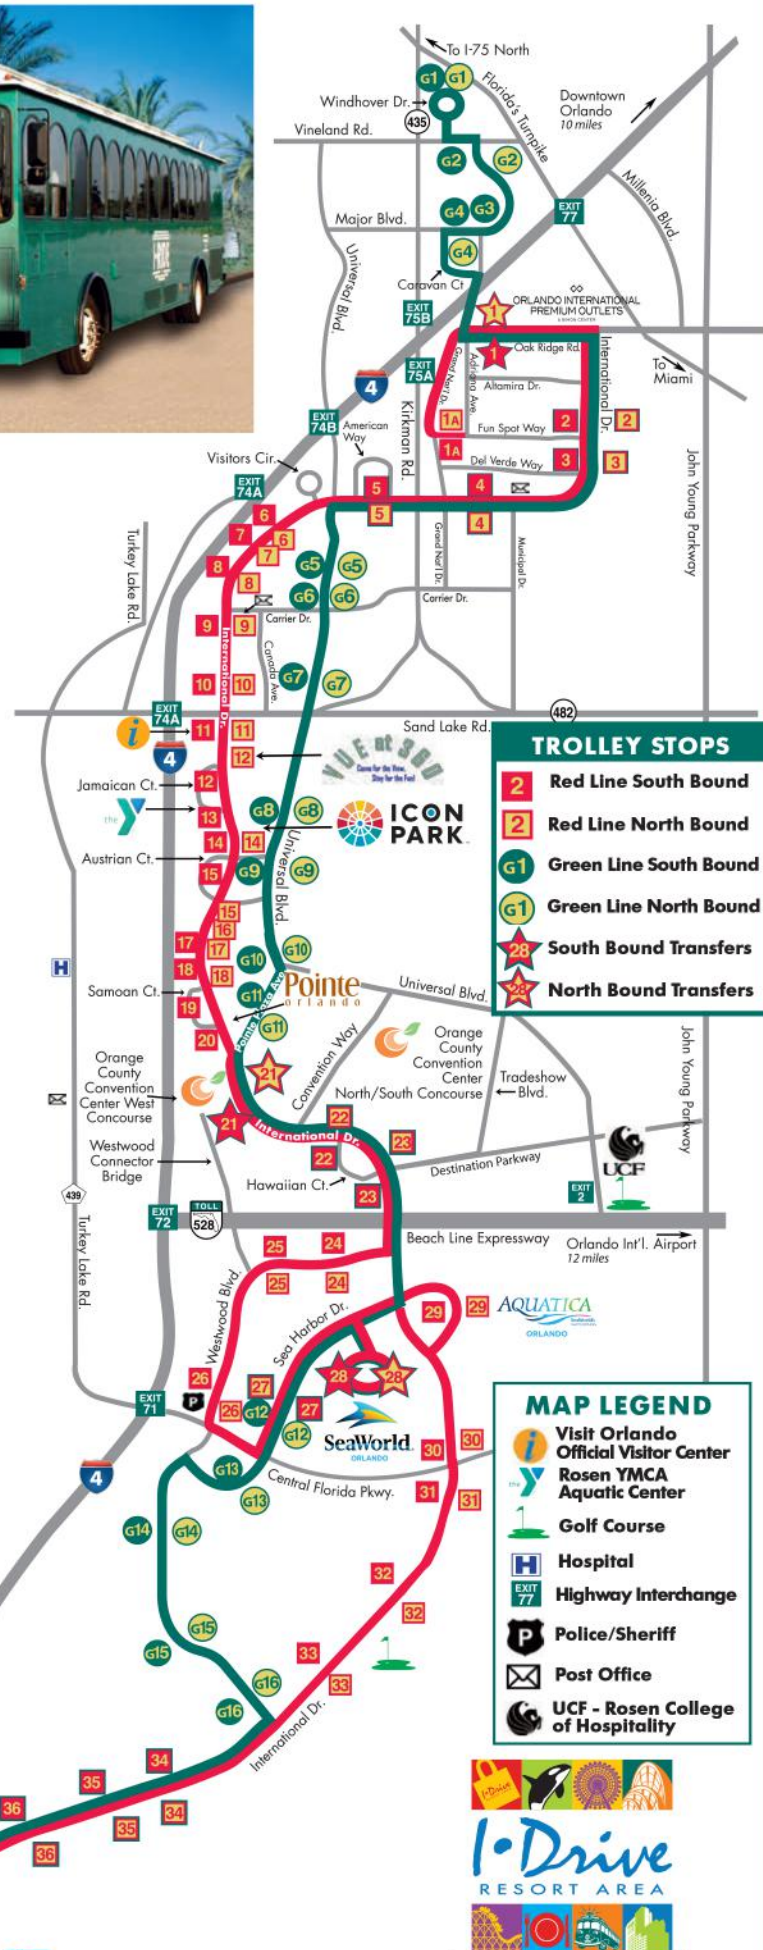

**HOP ON BOARD!**

[www.IRideTrolley.com](http://www.IRideTrolley.com)

- **I-RIDE Trolleys operate daily, 8:00am to 10:30 pm**
- **All Trolleys are green in color on both Red and Green Lines.**
- **Red Line Route Trolleys generally arrive at each stop approx. every 15-20 minutes.**
- **Green Line Route Trolleys arrive approx. every 30 minutes.**
- **Wait times for Trolleys may vary with traffic and season.**
- **Transfers are FREE! Transfer between lines at the designated transfer stops, which are represented on the map as stars.**
- **Passes are not sold on Trolleys. Passes are consecutive day use.**

Ask your Trolley driver or your hotel guest service desk for the International Drive Resort Area **Official Visitors Guide & I-RIDE Trolley Map.**

Get your predicted trolley arrival times by texting the Trolley Stop code to 41411. Stop Codes are located on the map at each Trolley Stop. Or via [www.IRideTrolley.com](http://www.IRideTrolley.com)

TROLLEY STOPS	
<span style="border: 1px solid red; padding: 2px;">2</span>	Red Line South Bound
<span style="border: 1px solid red; padding: 2px;">2</span>	Red Line North Bound
<span style="border: 1px solid green; border-radius: 50%; padding: 2px;">G1</span>	Green Line South Bound
<span style="border: 1px solid green; border-radius: 50%; padding: 2px;">G1</span>	Green Line North Bound
<span style="border: 1px solid red; border-radius: 50%; padding: 2px;">28</span>	South Bound Transfers
<span style="border: 1px solid red; border-radius: 50%; padding: 2px;">28</span>	North Bound Transfers

MAP LEGEND	
	Visit Orlando
	Official Visitor Center
	Rosen YMCA
	Aquatic Center
	Golf Course
	Hospital
	Highway Interchange
	Police/Sheriff
	Post Office
	UCF - Rosen College of Hospitality